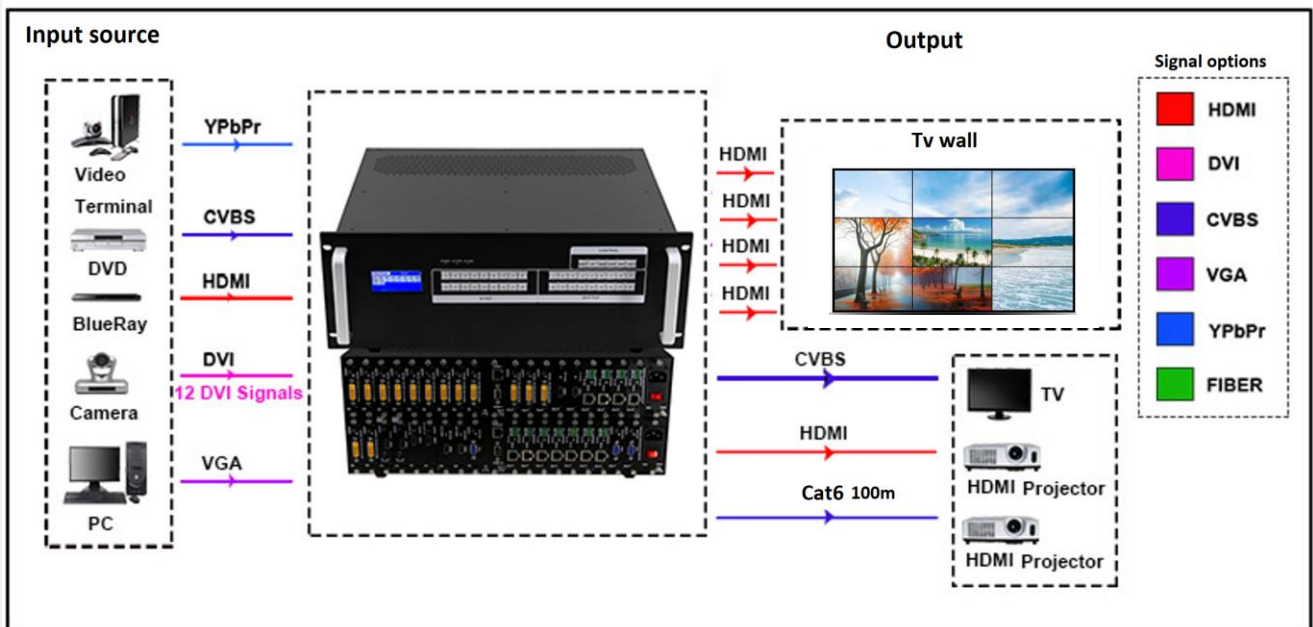

Rack mount chassis	
Model: AC-900	Rack mount 2U 9 in 9 out modular matrix switch
Model: AC-1800	Rack mount 4U 18 in 18 out modular matrix switch Dual power supply
Model: AC-1800 Plus	Rack mount 4U 18 in 18 out modular matrix switch Dual power supply, touch screen panel
Model: AC-3600	Rack mount 8U 36 in 36 out modular matrix switch Dual power supply
Model: AC-3600 Plus	Rack mount 8U 36 in 36 out modular matrix switch Dual power supply, touch screen panel

Connection Diagram: